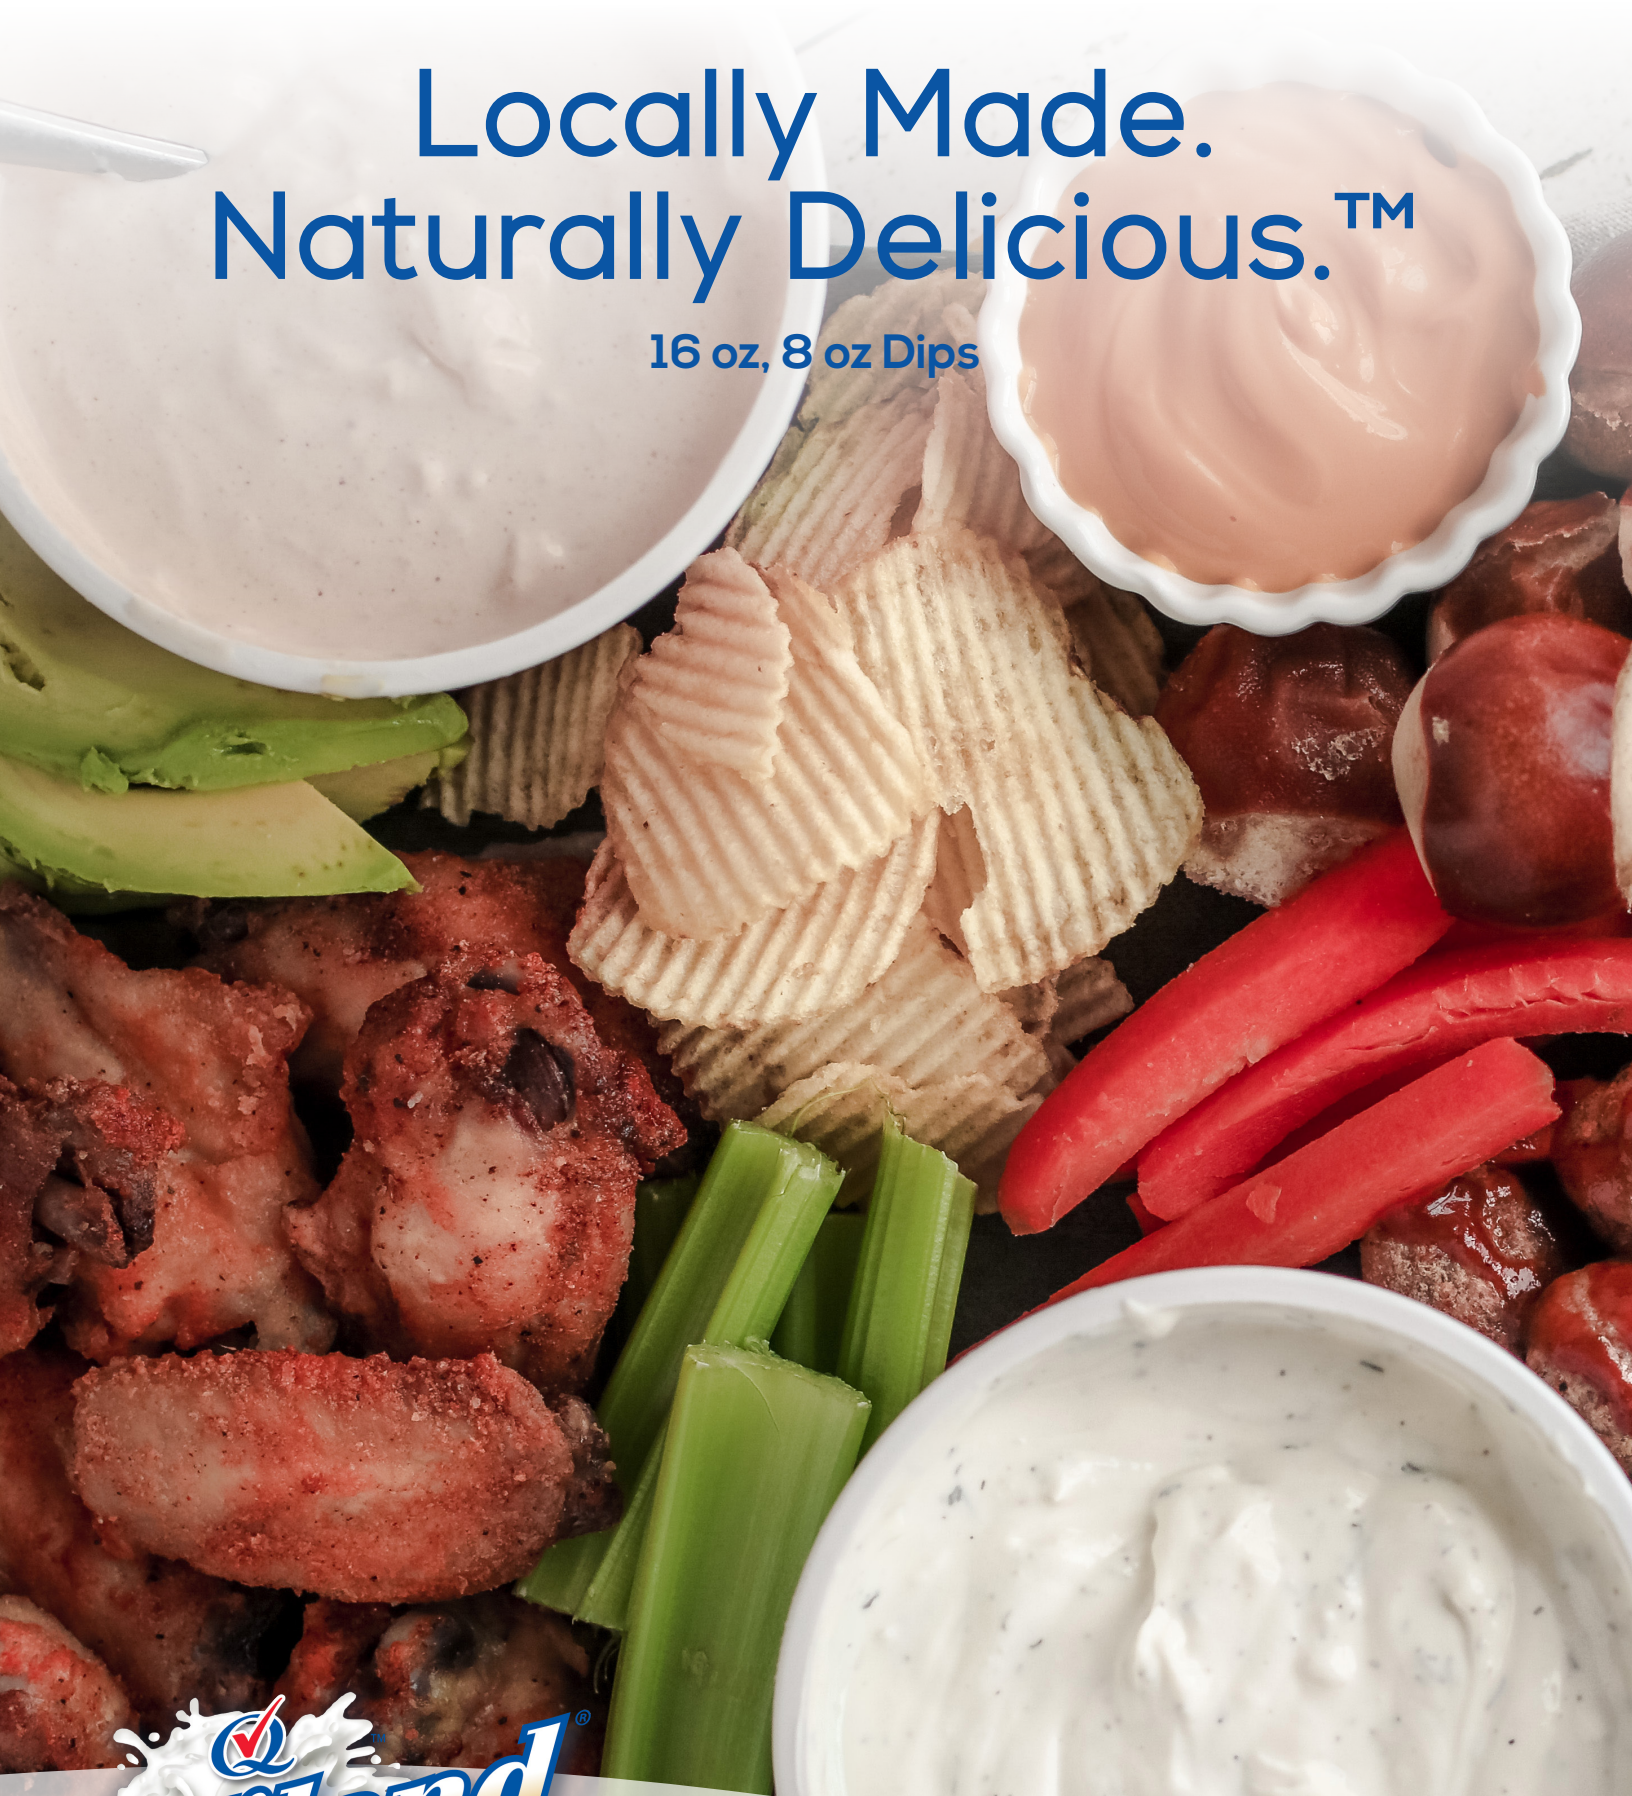

Locally Made. Naturally Delicious.™

16 oz, 8 oz Dips

Hiland®
DAIRY FOODS

HilandDairy.com